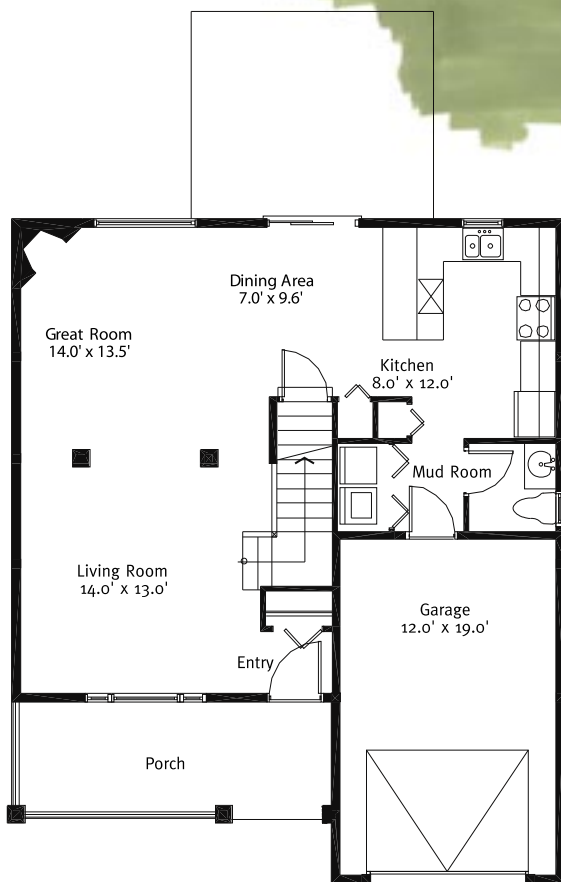

The Birchwood

Approx. **1400** Sq. Ft.

Main Level 774 Sq. Ft.

Upper Level 626 Sq. Ft.