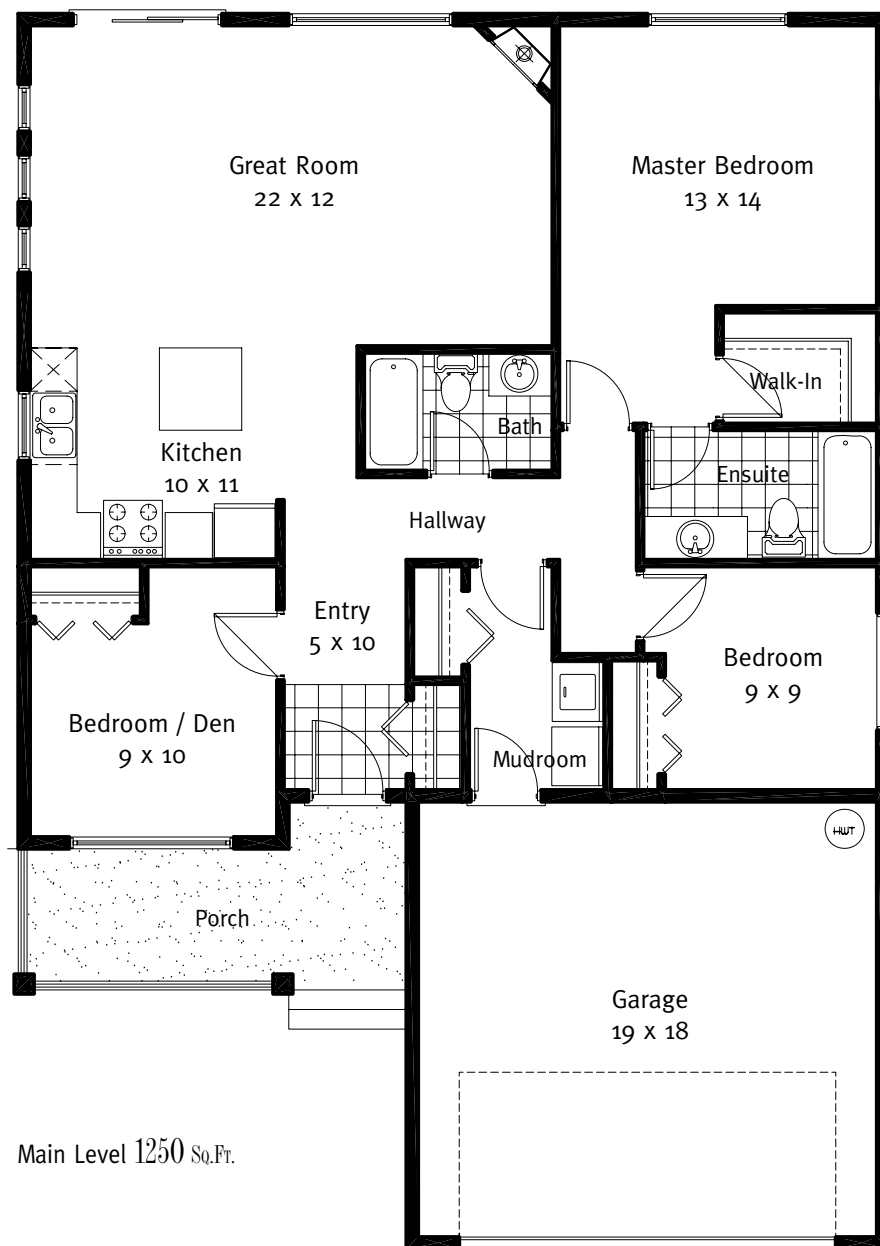

The Brookside

Approximately 1250 Sq. Ft.

- Easy care 1 level living
- Master BR with walk-in closet and 4pc ensuite
- Corner fireplace in Great Room
- 9' ceilings throughout
- Open kitchen, dining and great rooms