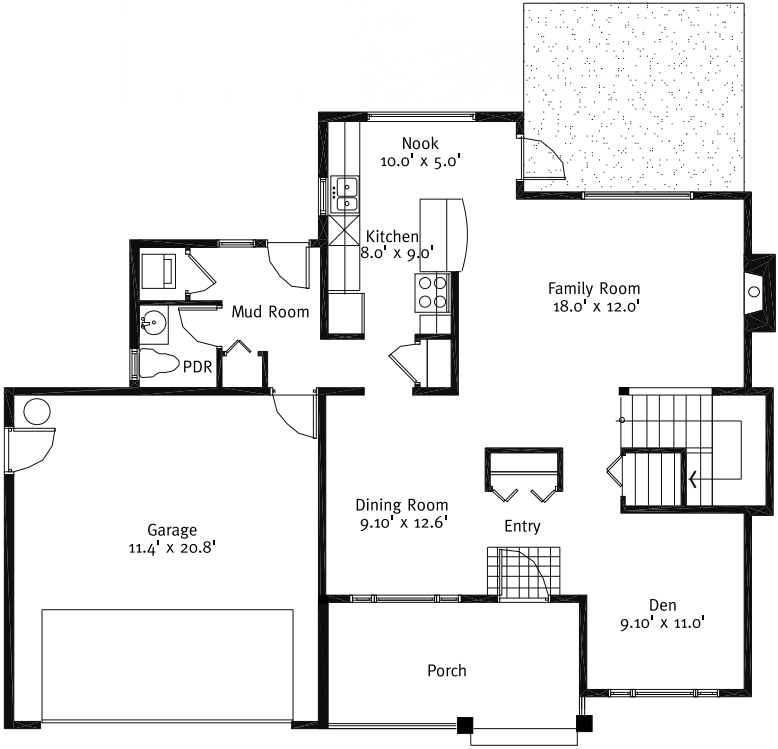

The Driftwood

Approx. **1729** Sq. Ft.

Main Level 990 Sq. Ft.

Upper Level 739 Sq. Ft.