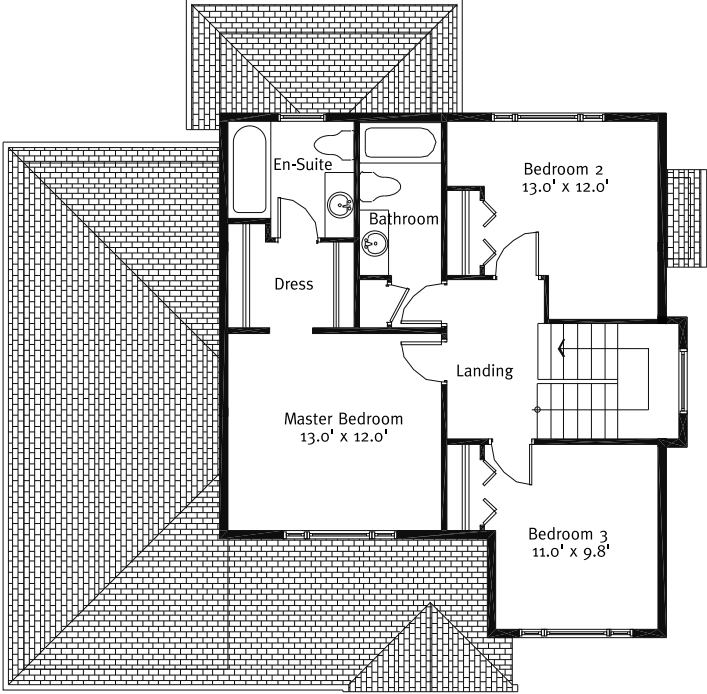

The Driftwood

Approx. **1729** Sq. Ft.

Main Level 990 Sq. Ft.

Upper Level 739 Sq. Ft.