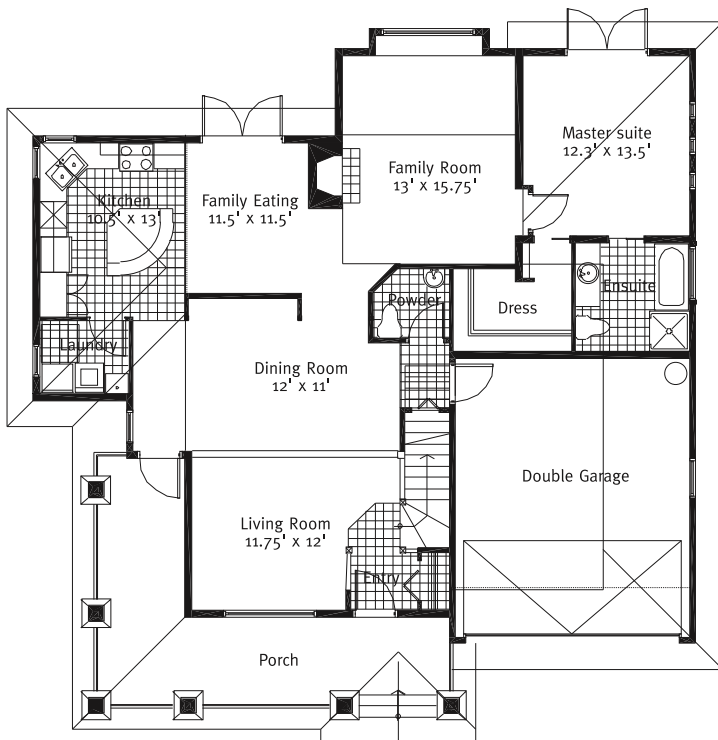

The Willow

Approx. **2142 Sq. Ft.**

Main Level 1452 Sq. Ft.

Upper Level 690 Sq. Ft.