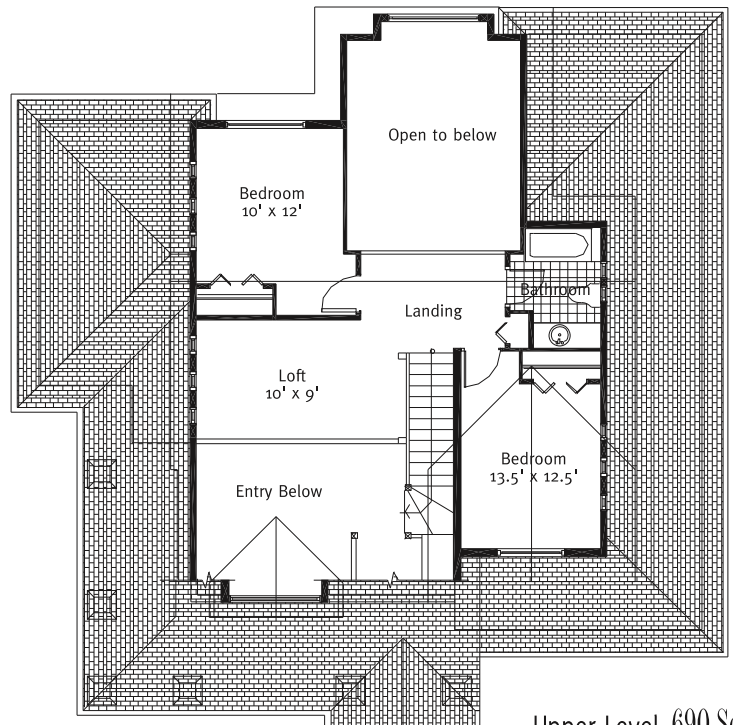

The Willow

Approx. **2142 Sq. Ft.**

Main Level 1452 Sq. Ft.

Upper Level 690 Sq. Ft.