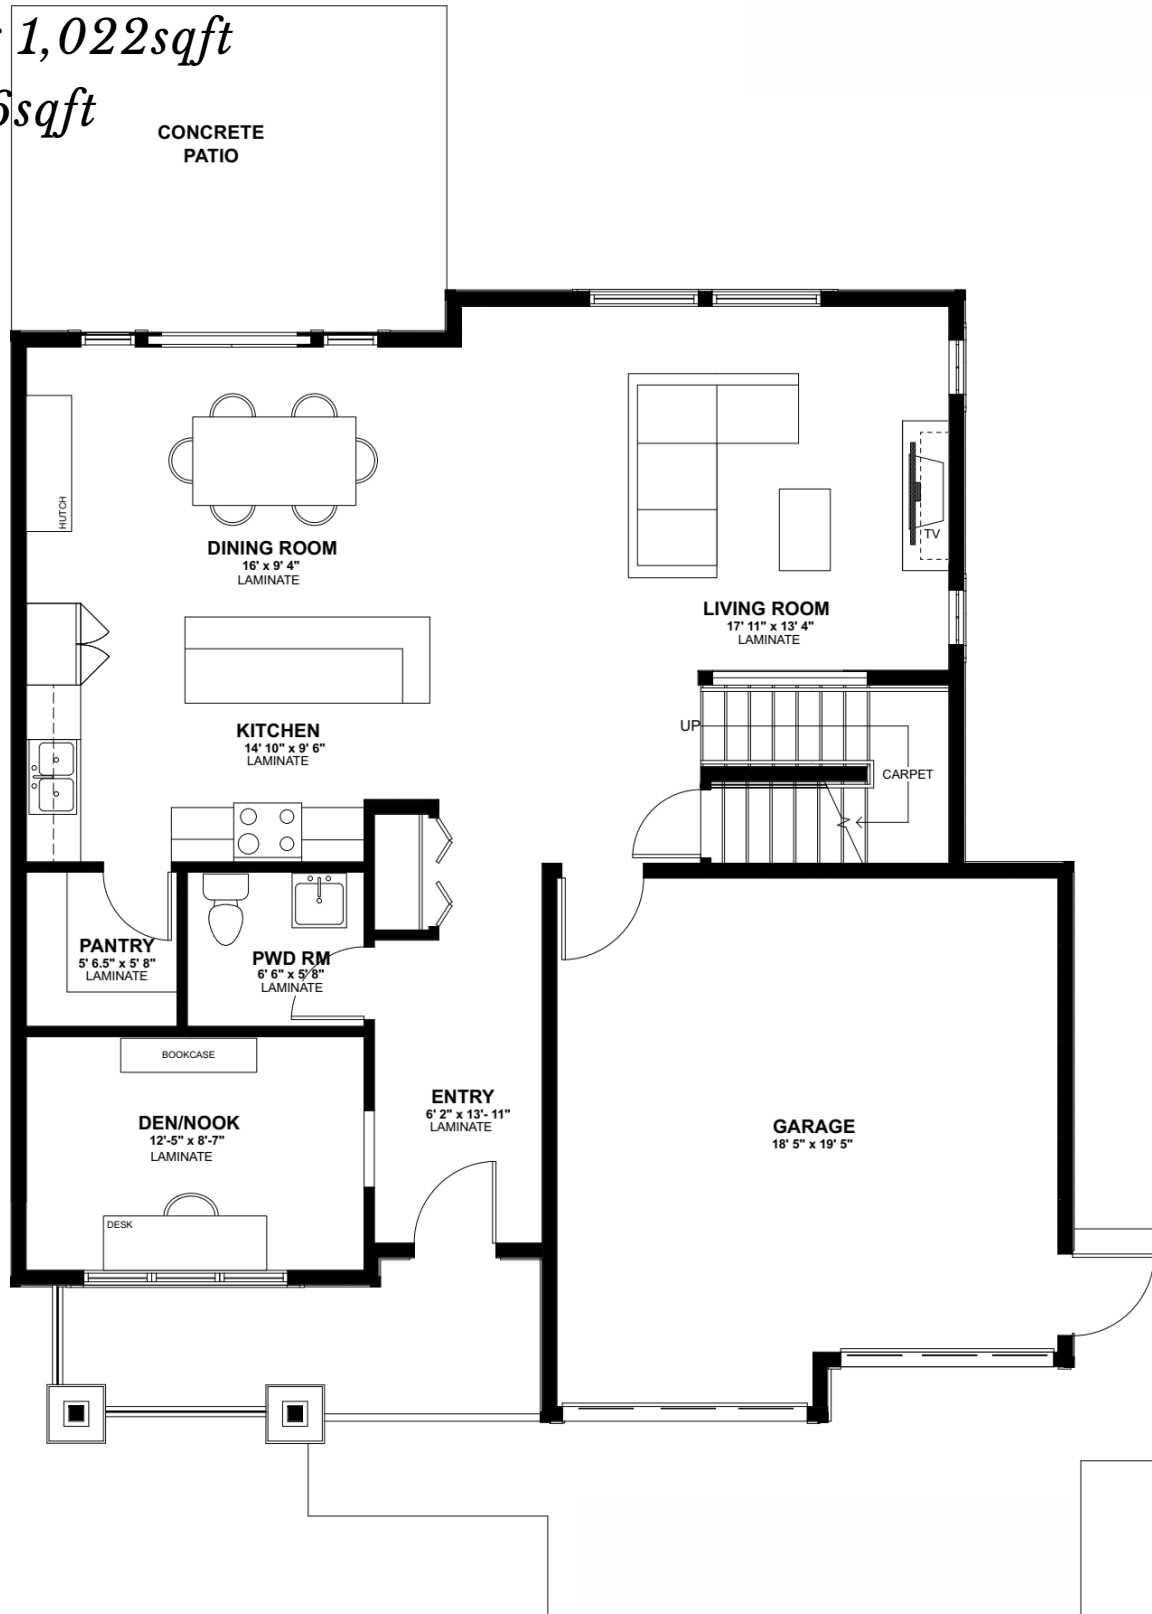

# THE RIVERSIDE

Main Floor 1,022sqft

Garage 366sqft

# THE RIVERSIDE

Upper Floor 1,308sqft