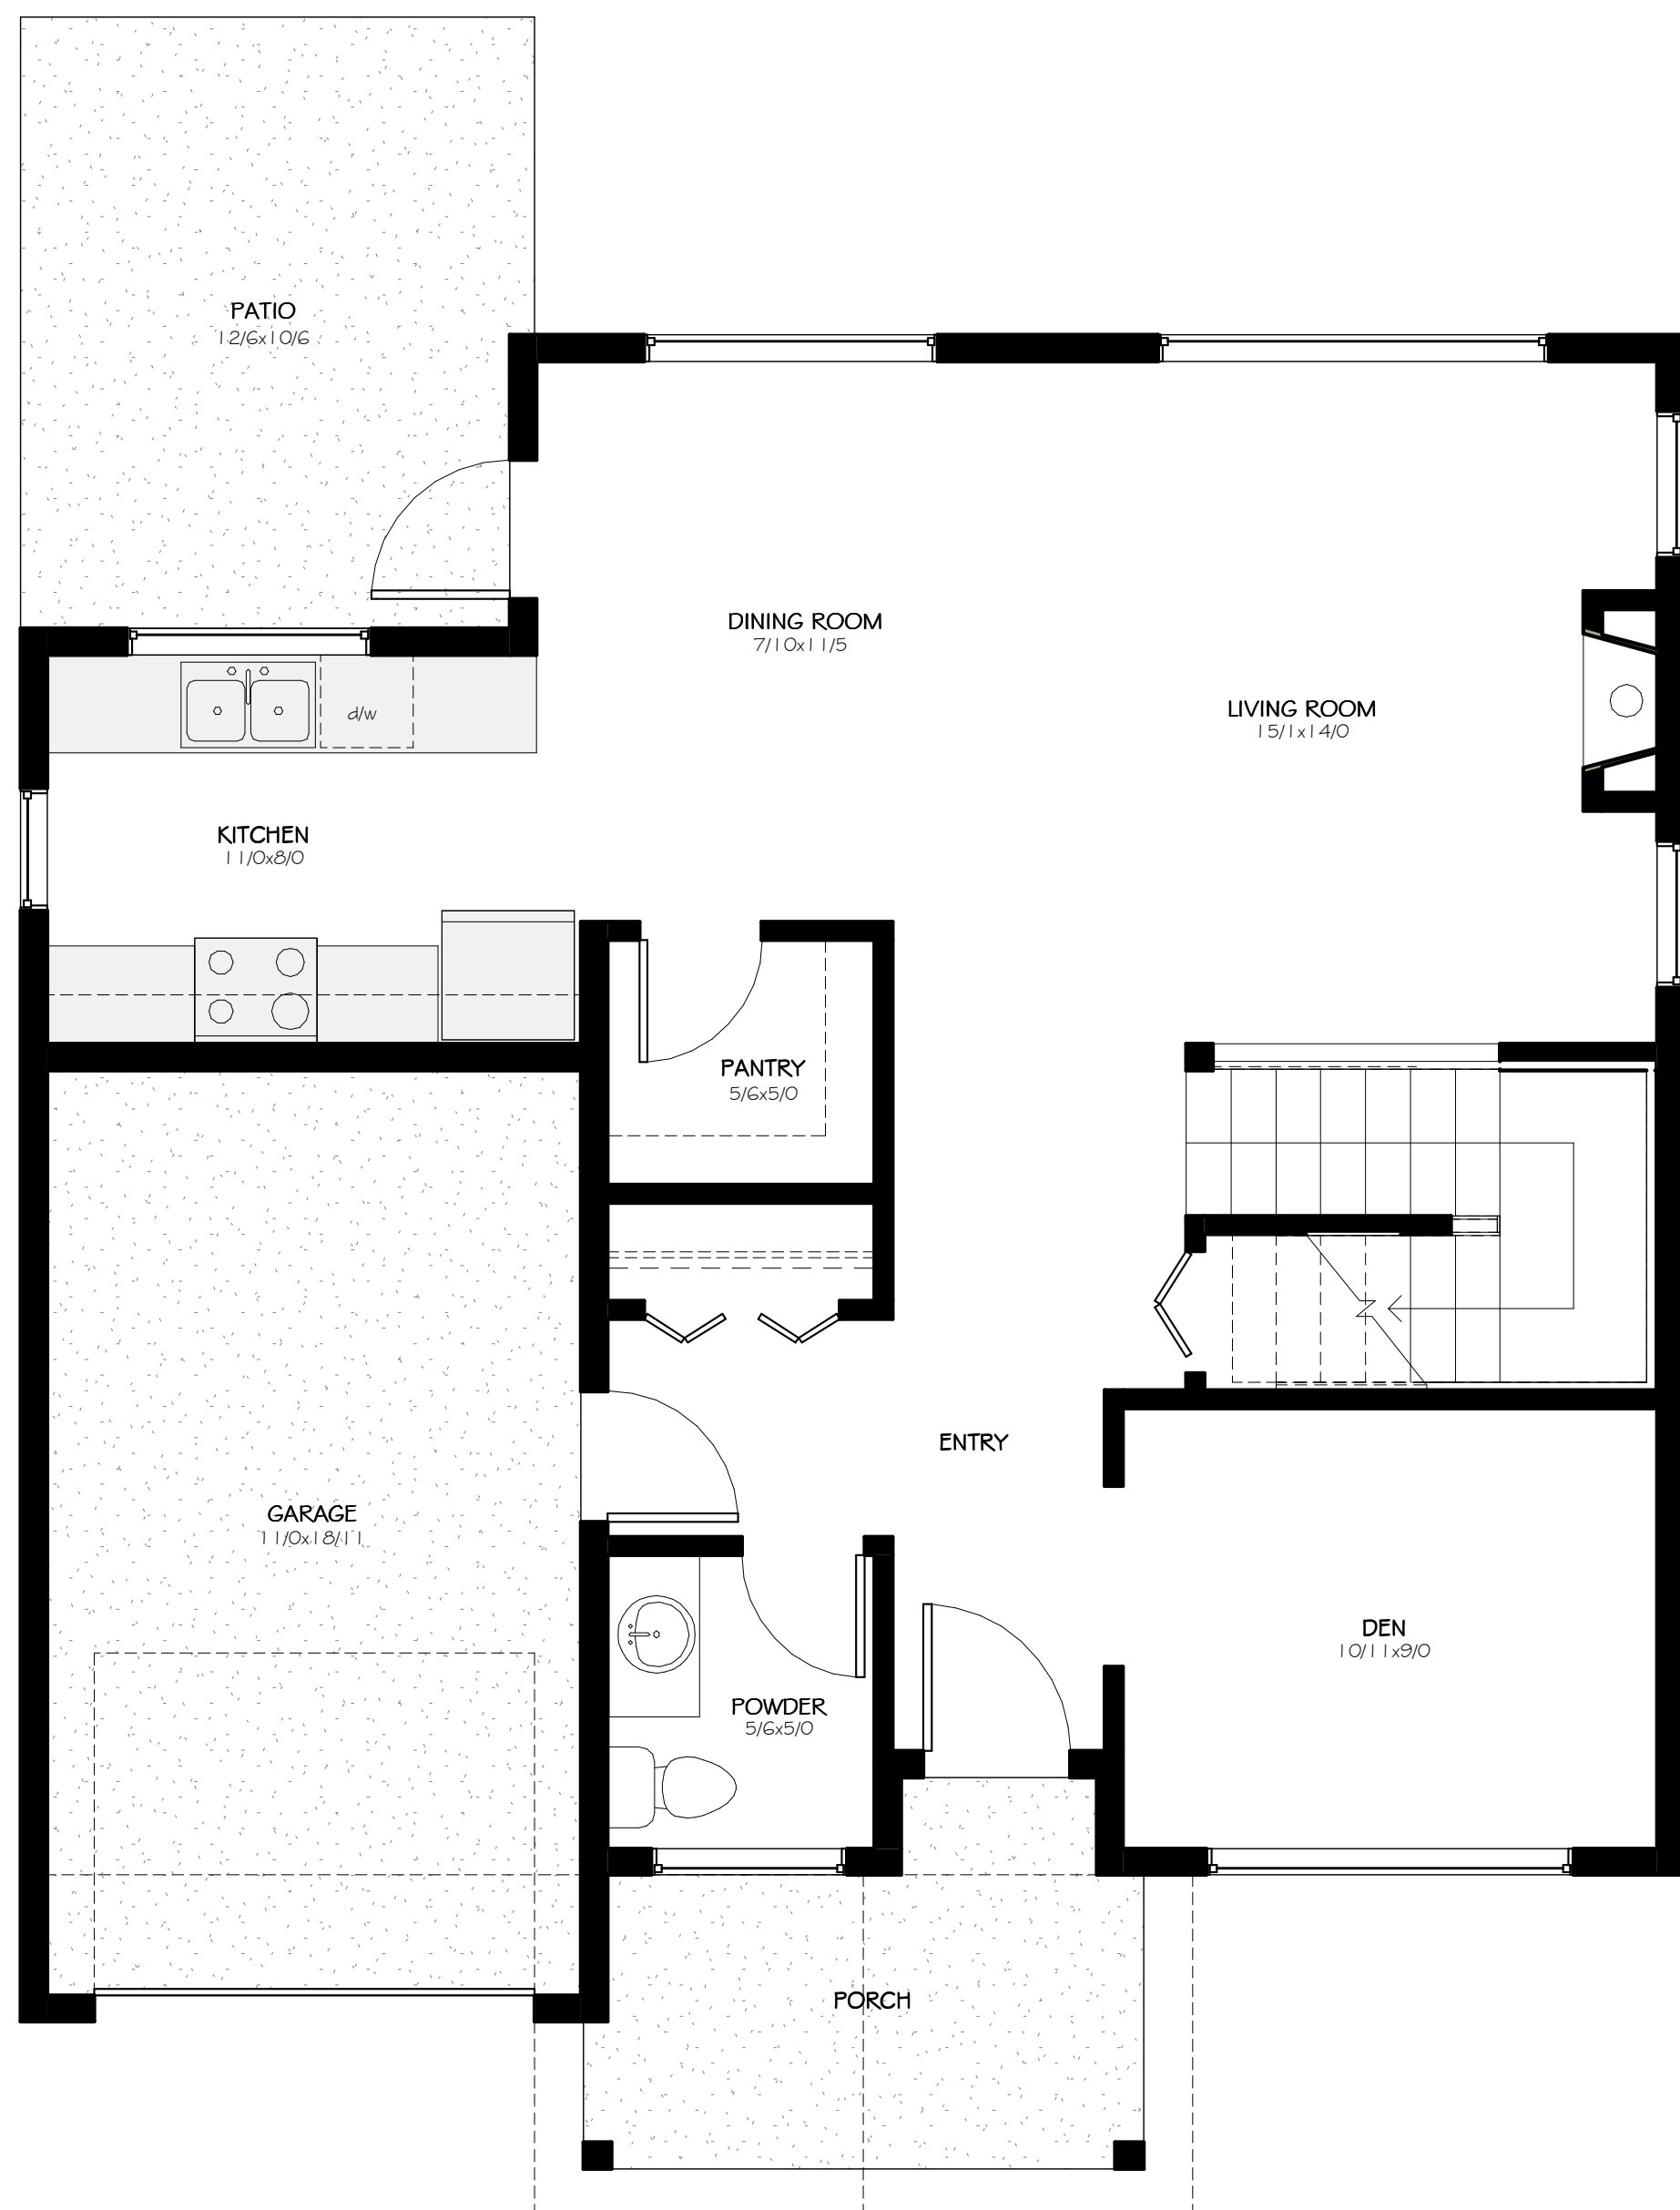

The Cherrywood

Approx. **1607** Sq Ft

Main Floor Plan 812 Sq Ft

Upper Floor Plan 795 Sq Ft