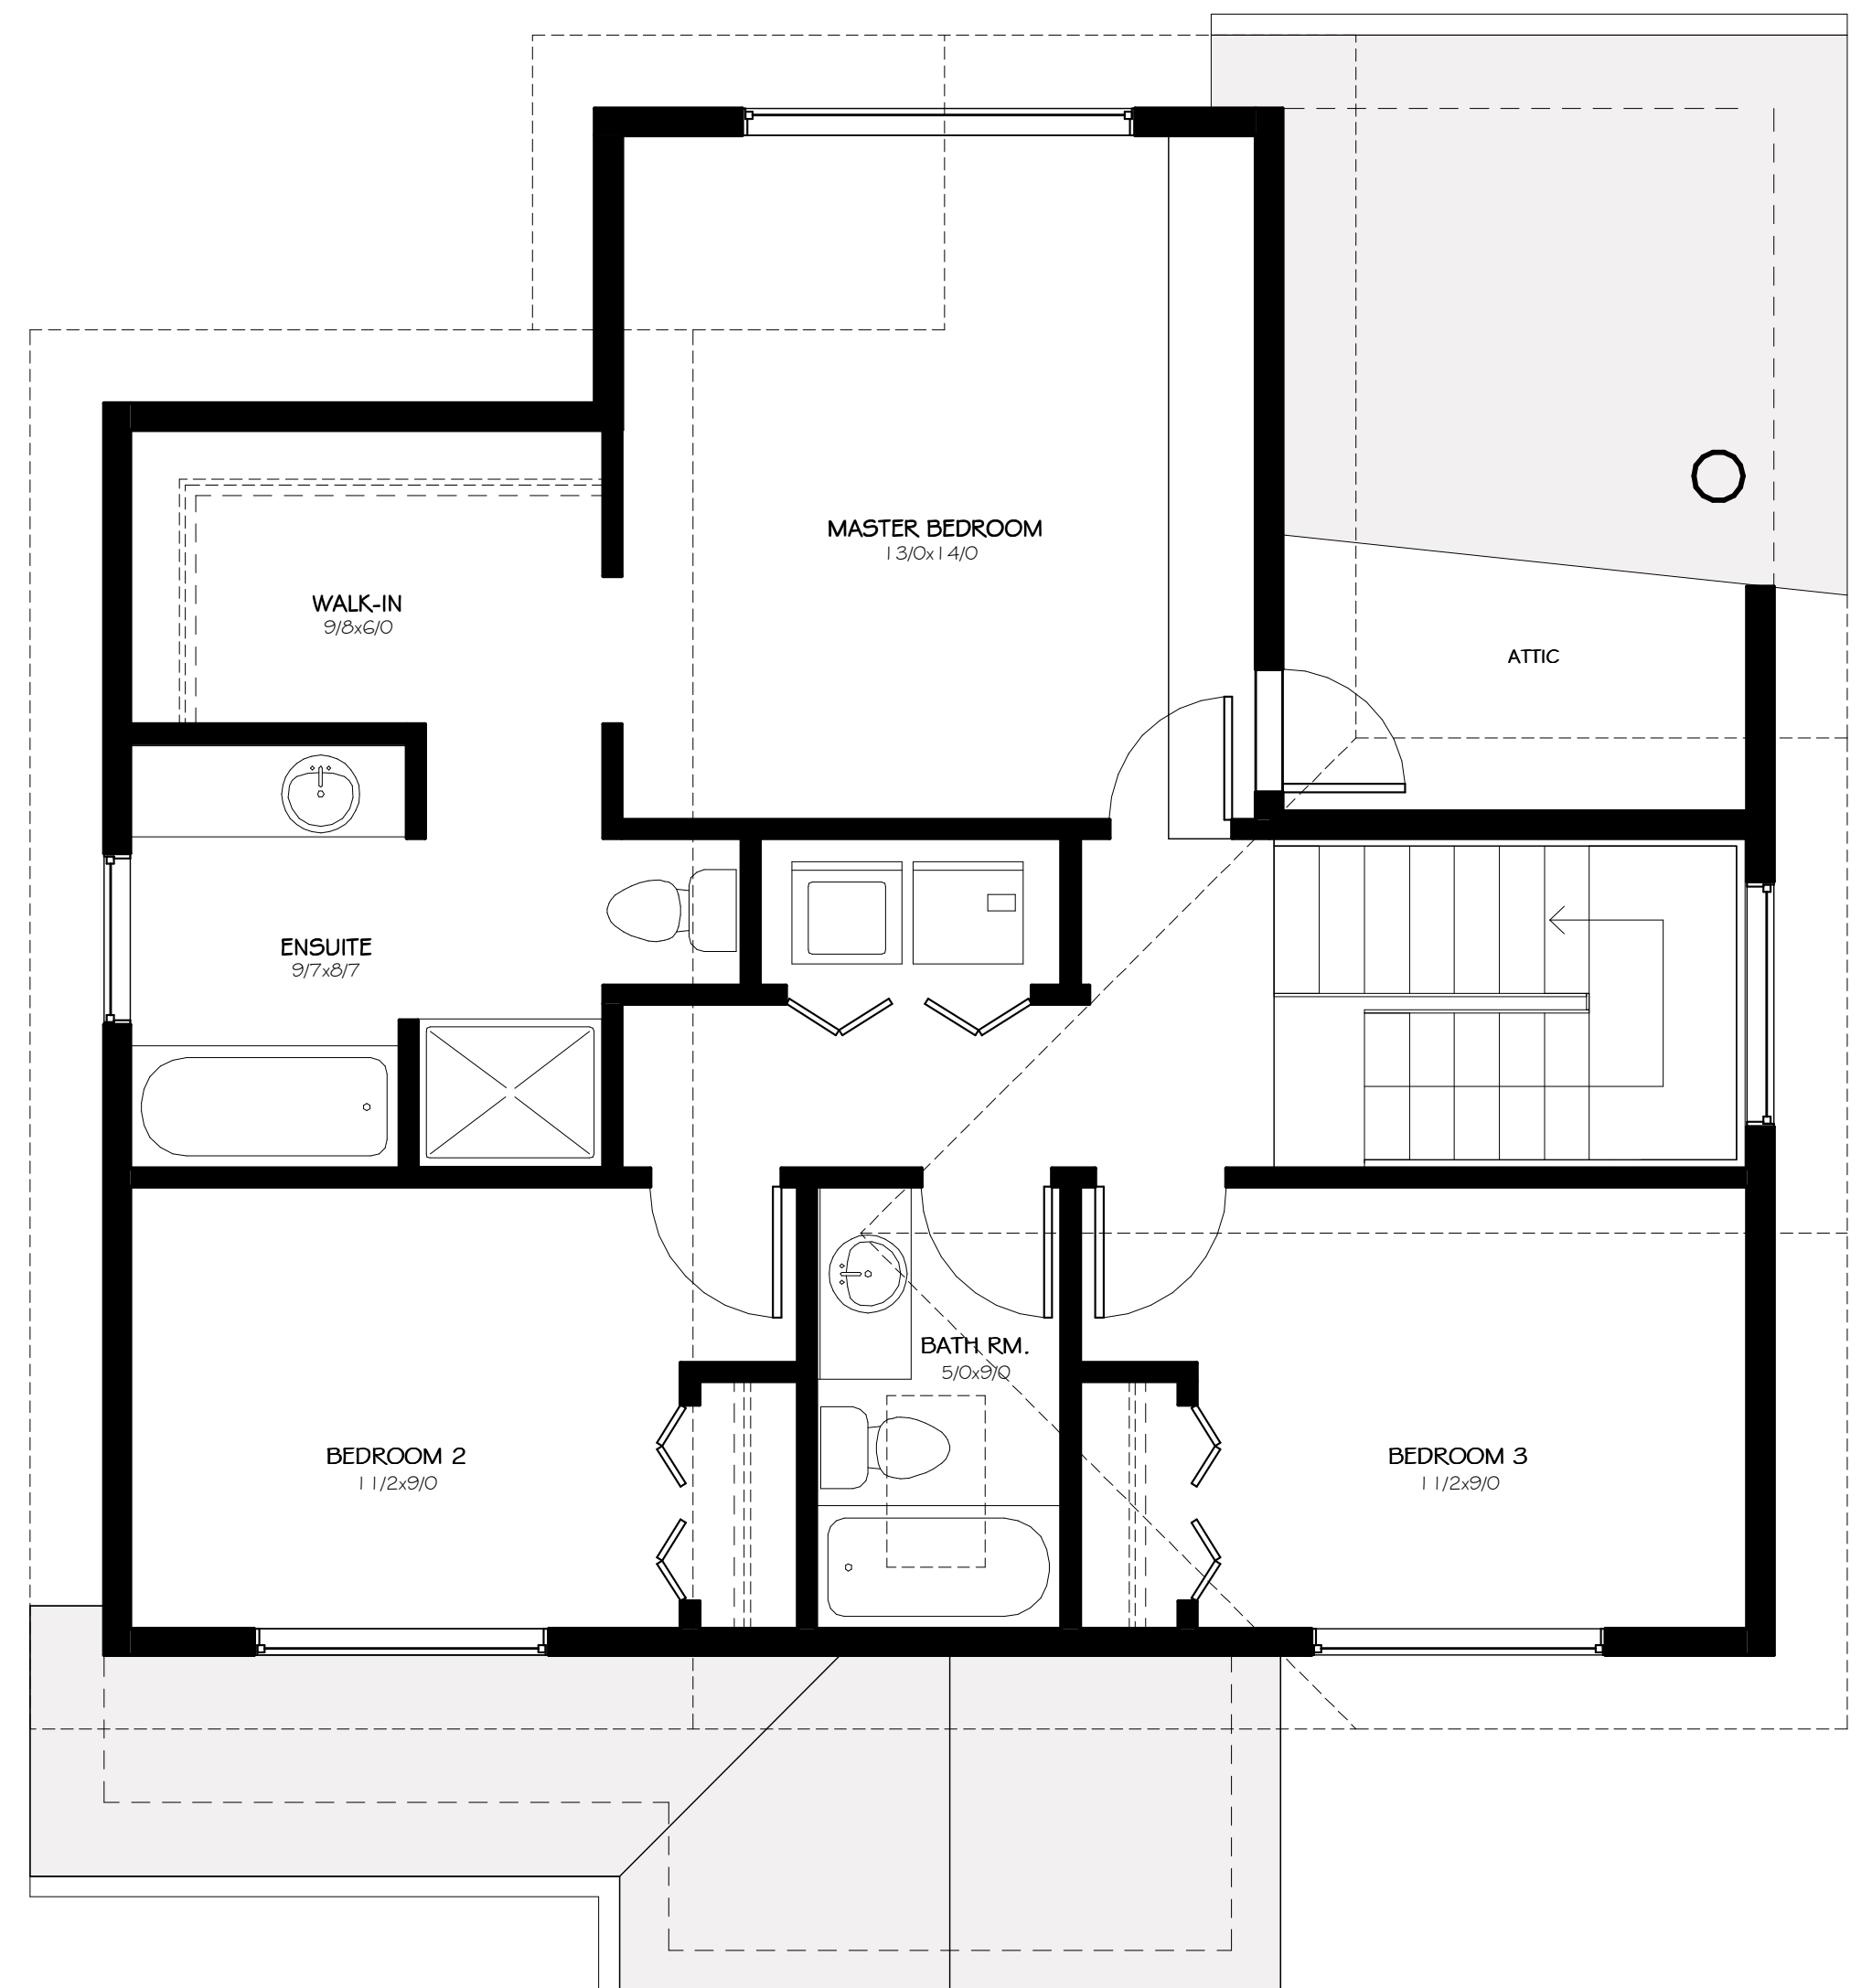

The Cherrywood

Approx. **1607** Sq Ft

Main Floor Plan 812 Sq Ft

Upper Floor Plan 795 Sq Ft