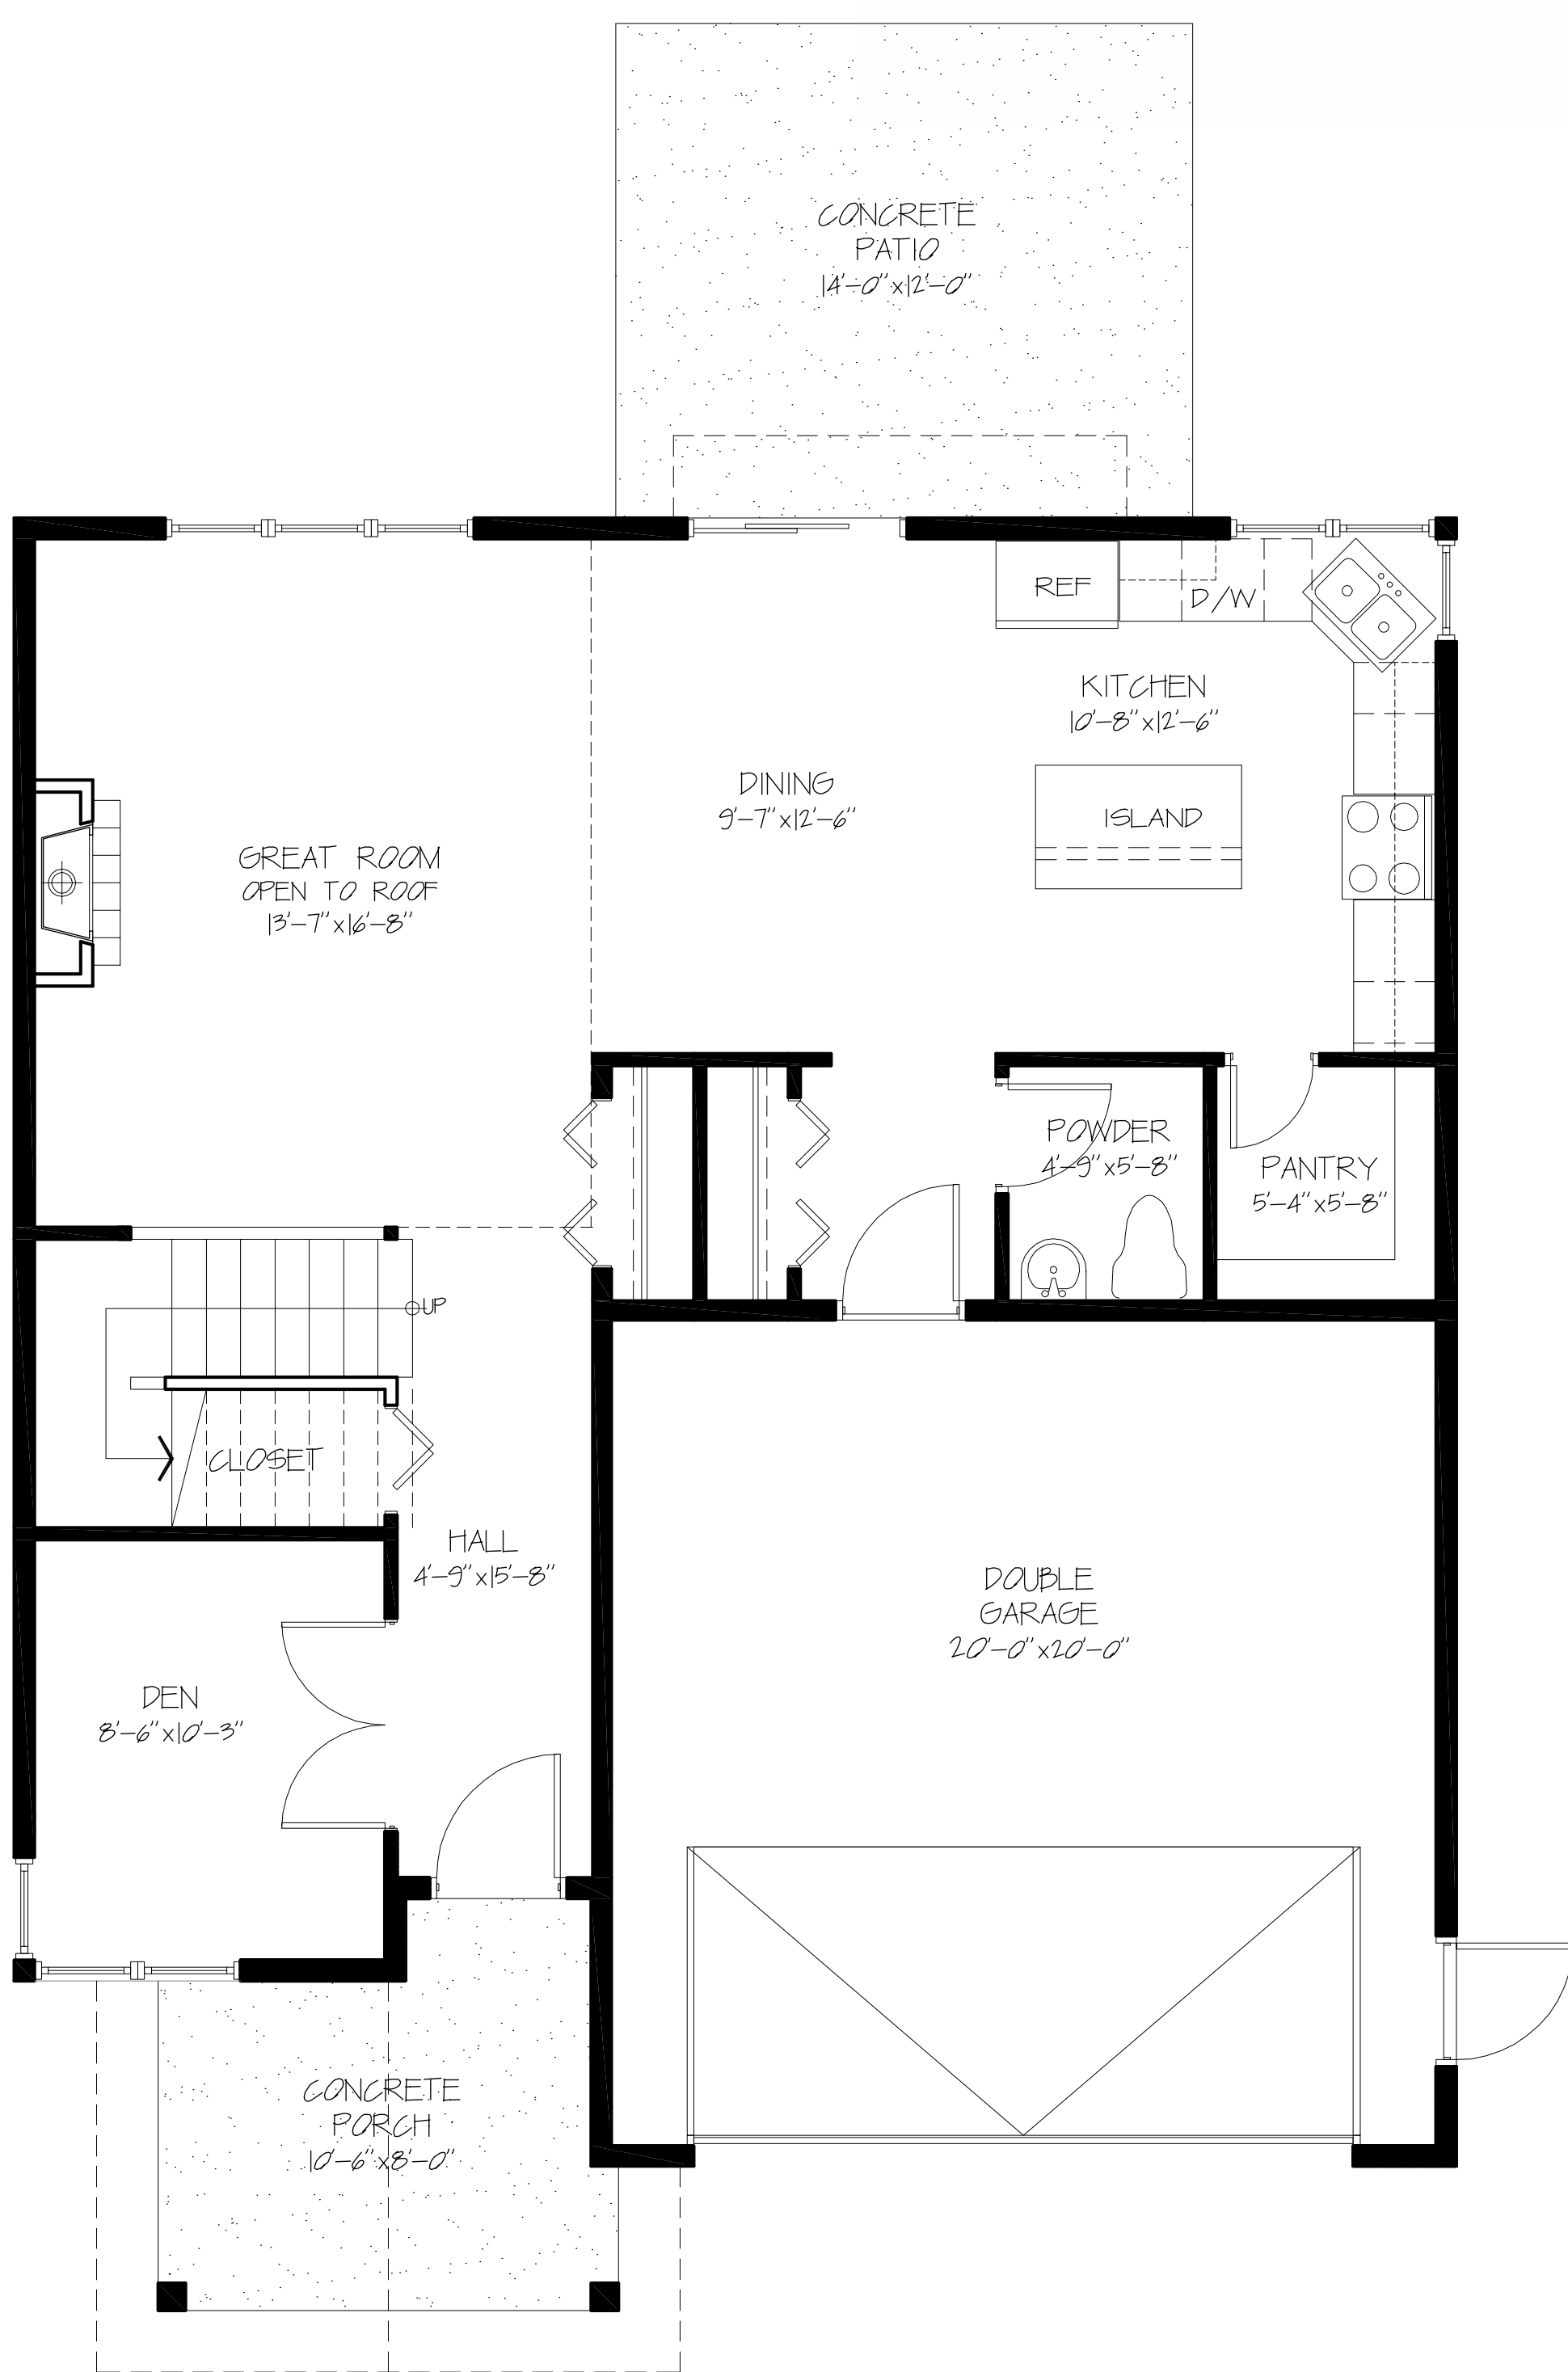

# The Creekside

Approx. **1980** Sq Ft

Main Floor Plan 904 Sq Ft

Upper Floor Plan 1076 Sq Ft