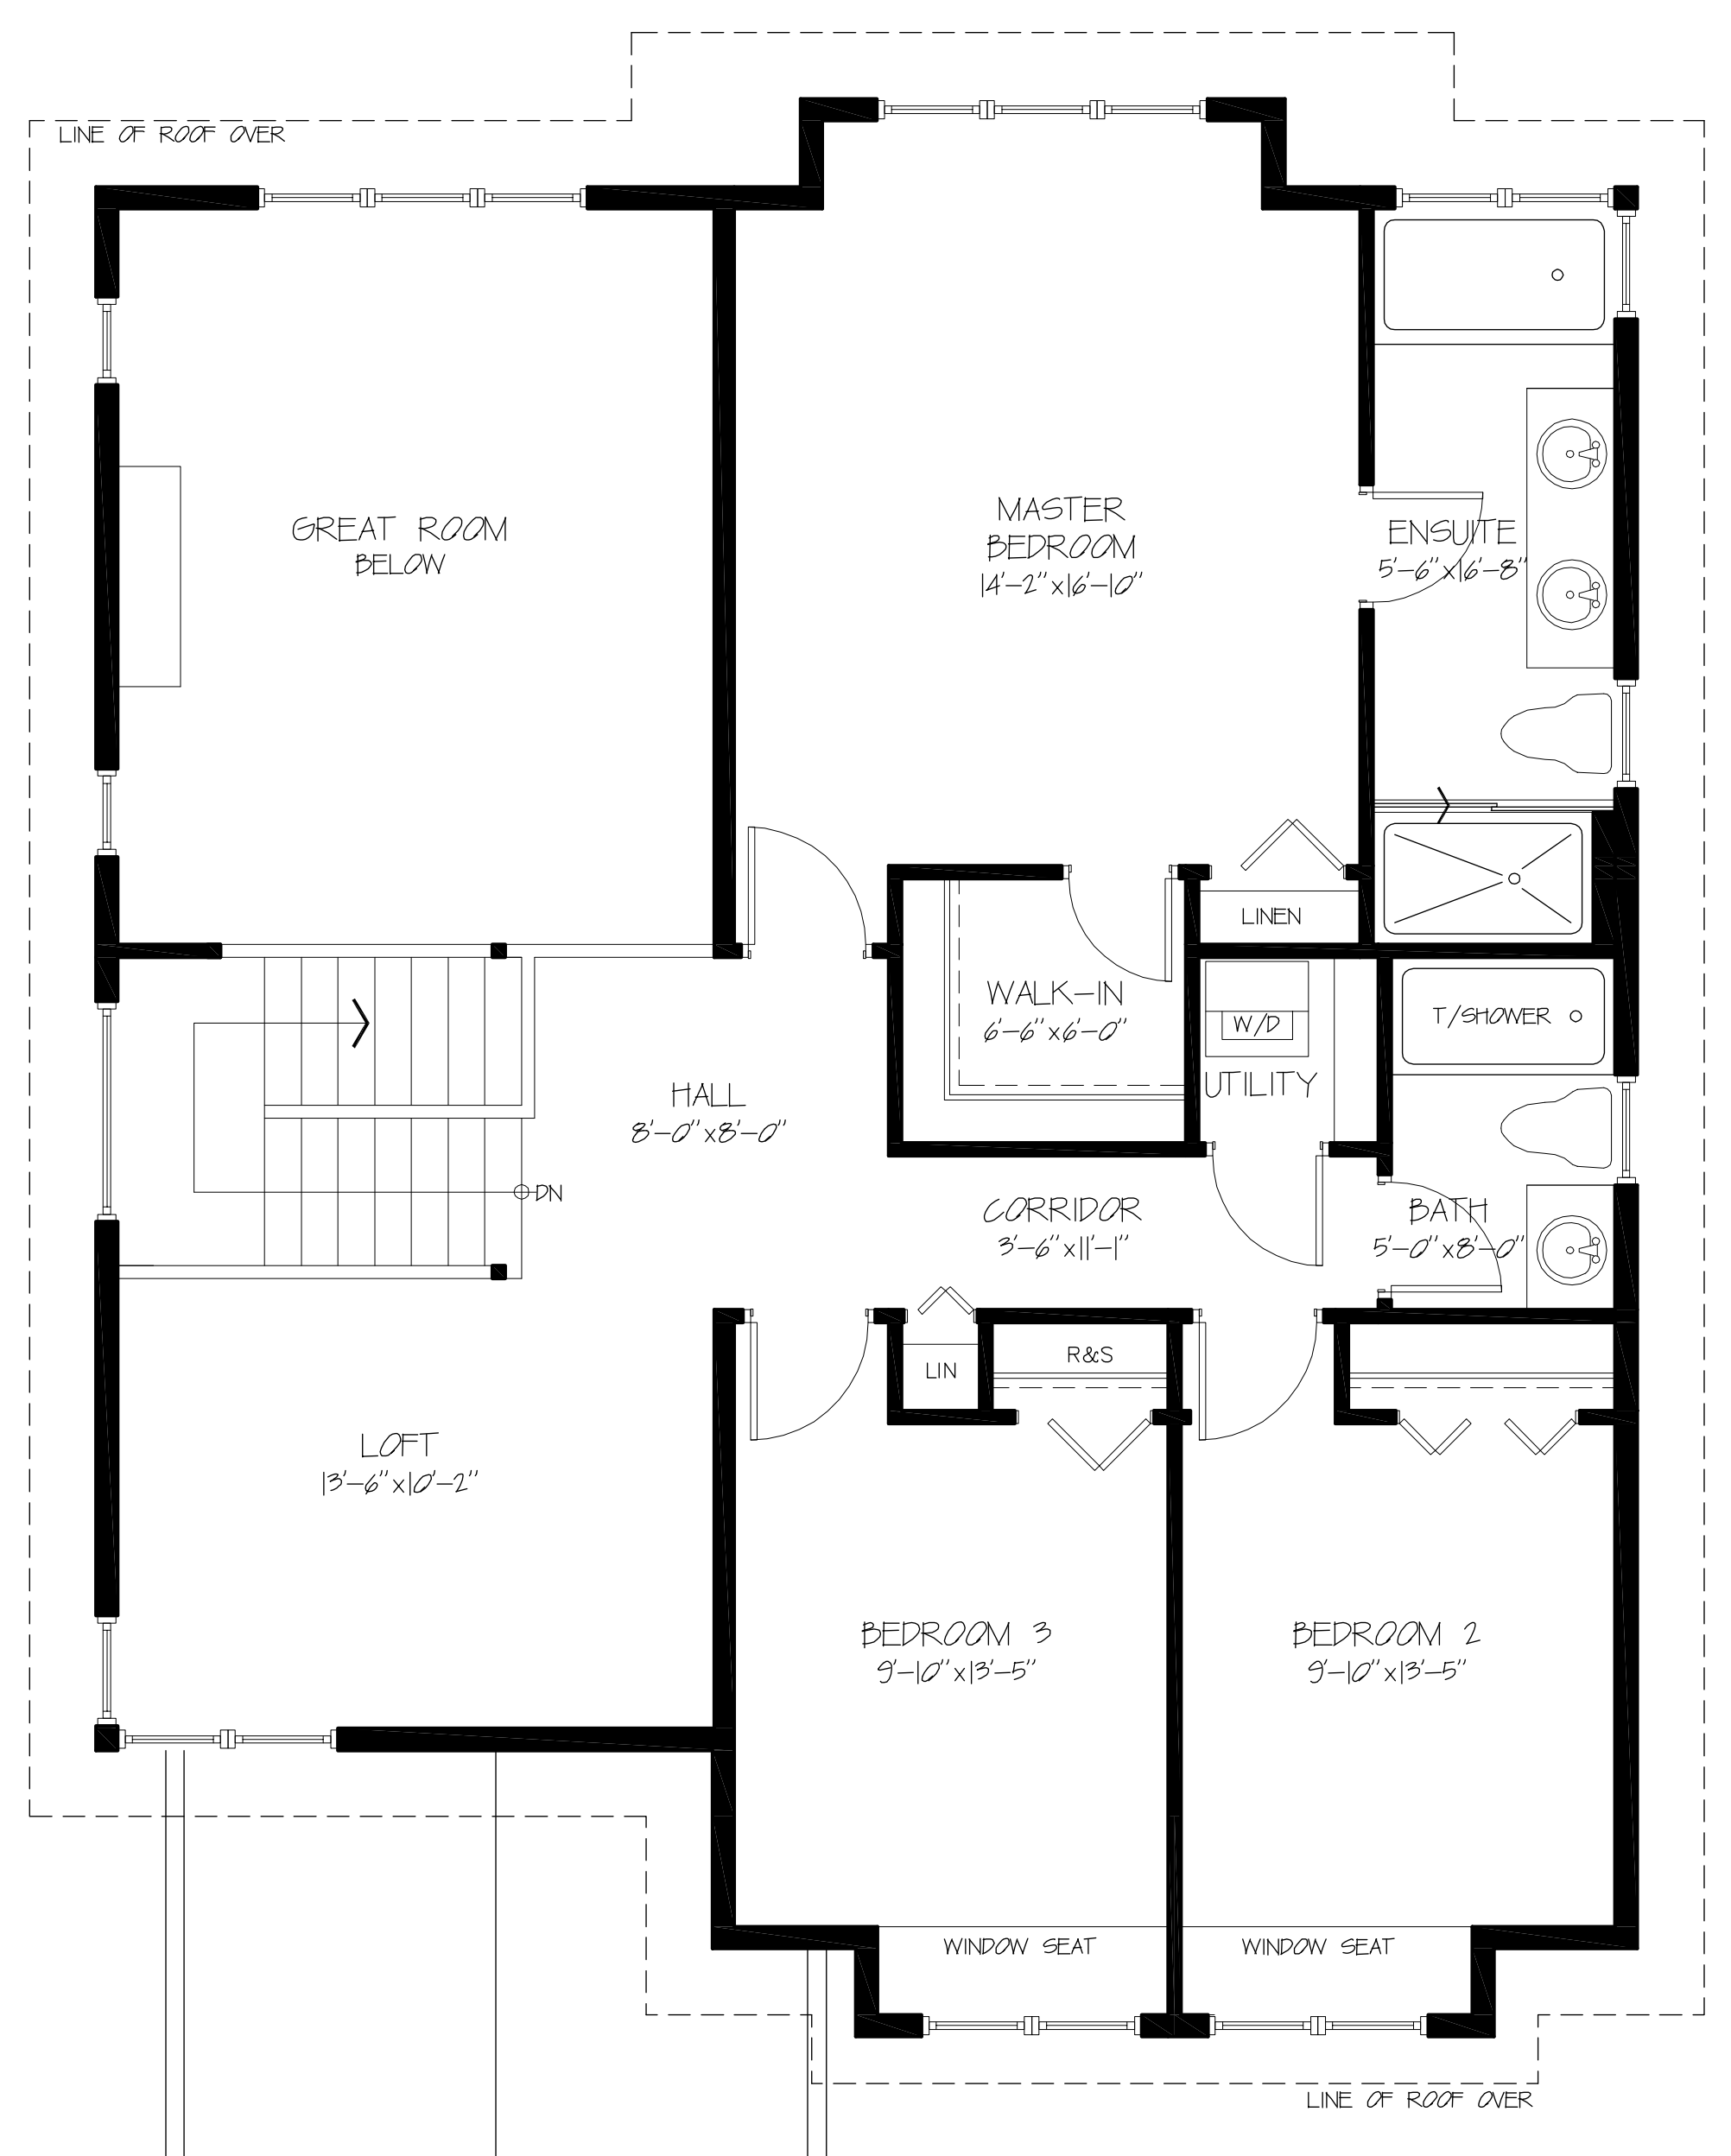

# The Creekside

Approx. **1980** Sq Ft

Main Floor Plan 904 Sq Ft

Upper Floor Plan 1076 Sq Ft